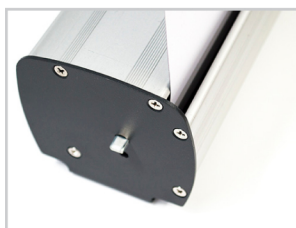

Roll Up Genesis

600/850/1000/1200/1500/2000 mm

The most robust roll-up display of the whole Futura range, made of a thicker premium aluminum.

Roll Up Genesis has an additional metal base plate making it suitable for a constant and lasting use. Available in 7 different sizes: 600, 800, 850, 1000, 1200, 1500 and 2000mm. The sizes 1200/1500 and 2000mm include a double pole to ensure greater stability for the media.

This Roll Up has a double foot retractable structure and a superior snap profile to hold the media.

It includes a double padded, reinforced nylon bag to carry and ship comfortably. On top of this the units are individually packed in boxes.

It is recommended to use media up till 300 mic maximum.

A solid and representable display solution very easy to assemble, disassemble or re-use without great difficulty.

Suitable for exhibitions, fairs, reception areas, shopping malls, windows, promotion points and other sales or promo presentations.

high quality aluminum

reinforced mast anchor

superior snap profile

padded side opening bag

CHARACTERISTICS	600 mm	800 mm	850 mm	1000 mm	1200 mm	1500 mm	2000 mm
material	aluminum	aluminum	aluminum	aluminum	aluminum	aluminum	aluminum
color	silver	silver	silver	silver	silver	silver	silver
net weight	2,2 kg	2,4 kg	2,6 kg	2,9 kg	3,8 kg	4,6 kg	5,8 kg
graphic size (width/height)*	600 x 2000 mm	800 x 2000 mm	850 x 2000 mm	1000 x 2000 mm	1200 x 2000 mm	1500 x 2000 mm	2000 x 2000 mm
product code	PL792240	PL792245	PL792250	PL792260	PL792270	PL792280	PL792290